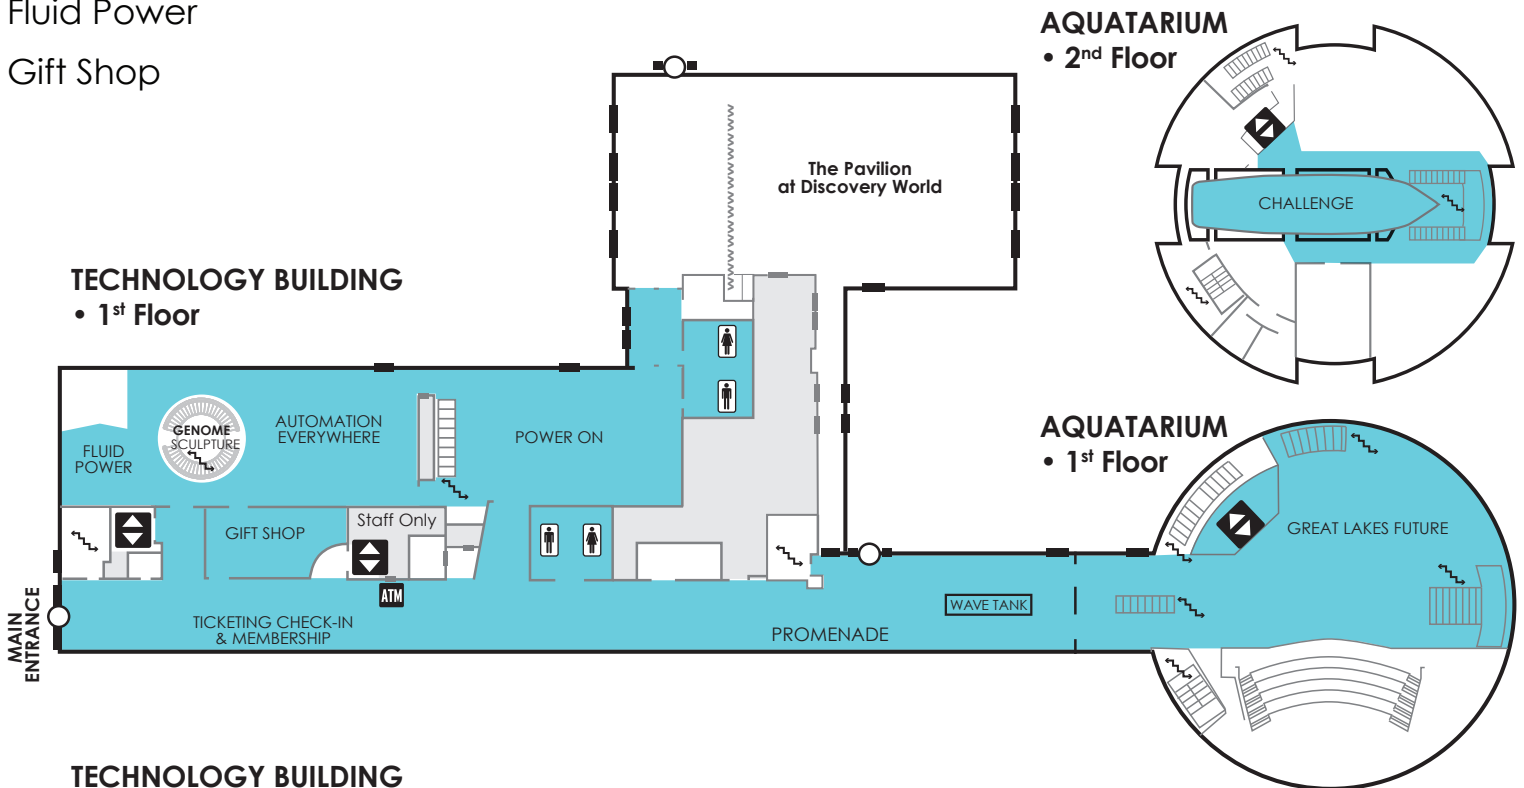

DISCOVERY WORLD

science + technology center

DiscoveryWorld.org

Areas Open

- Promenade
- Great Lakes Future
- Reiman Aquarium
- Weird & Wild
- The Challenge
- Power On
- Automation Everywhere
- Fluid Power
- Gift Shop

Please listen to Discovery World Staff. We are here to help you. Enjoy your visit to Discovery World.

KEY:

TECHNOLOGY BUILDING

• Lower Level Garage

AQUARIUM

• Reiman Aquarium Lower Level

AQUARIUM

• Reiman Aquarium B Level